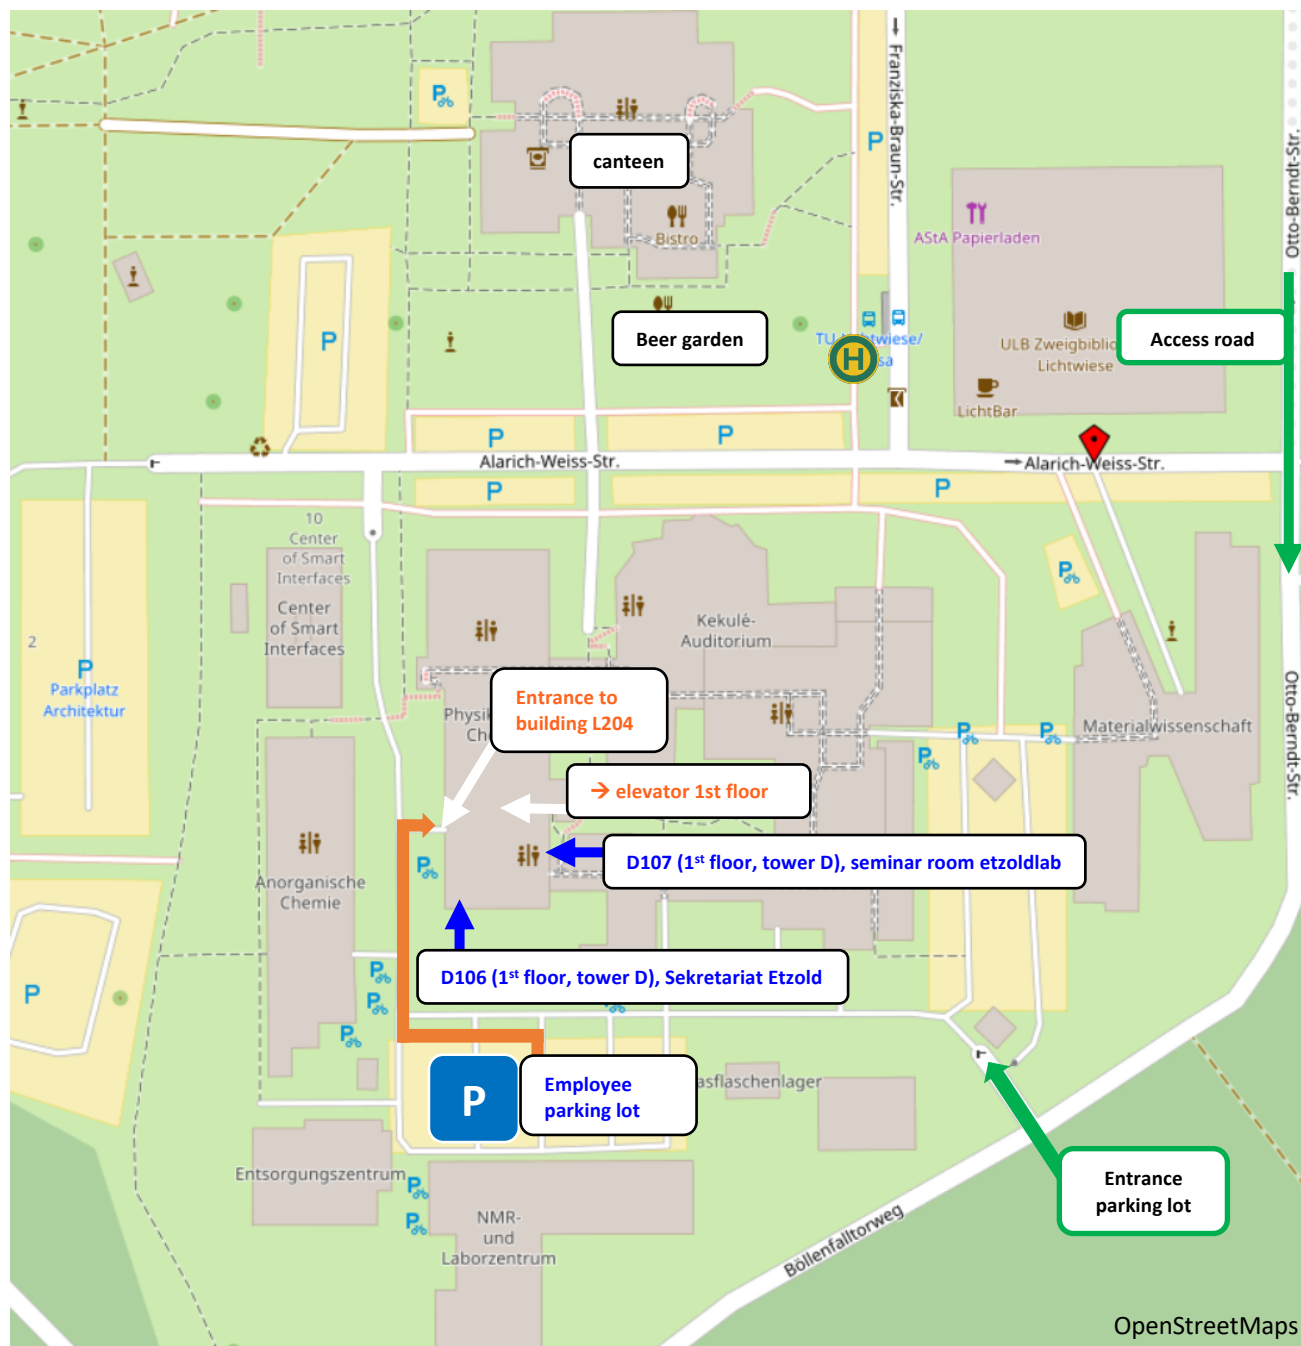

Directions Etzoldlab / Technische Chemie 1

Address:

Alarich-Weiss-Straße 8, 64287 Darmstadt

Tel. secretary: +49 6151 1629983

By car

- Exit the highway A5 or A67 to Frankfurt/Köln/Heidelberg/Basel using the exit ramp “Darmstadt Stadtmitte” (B26).
- Continue on the B26 towards “Vivarium, TU Lichtwiese”.
- The buildings of the chemistry department (L02) are located on the “Lichtwiese” campus in “Alarich-Weiss-Straße” 4-16. There are paid parking spots on the University area.

Besides the chargeable parking lots in front of the building, it is possible to get access to the employee parking lot of the chemistry department. Please contact our office in time, that access to this parking lot is organized. For entrance ring at the gate and tell your name and that you are a visitor for Prof. Eetzold. For leaving the parking lot you need to ring at the gate again.

By train

- Take the bus line K towards “TU-Lichtwiese”. The bus stop is located on the east side of the station on the opposite side of the street. Exit at the last stop of the line “TU-Lichtwiese Mensa”.
- If you take the “VIAS-Odenwaldbahn” exit directly at “TU-Lichtwiese Bahnhof”